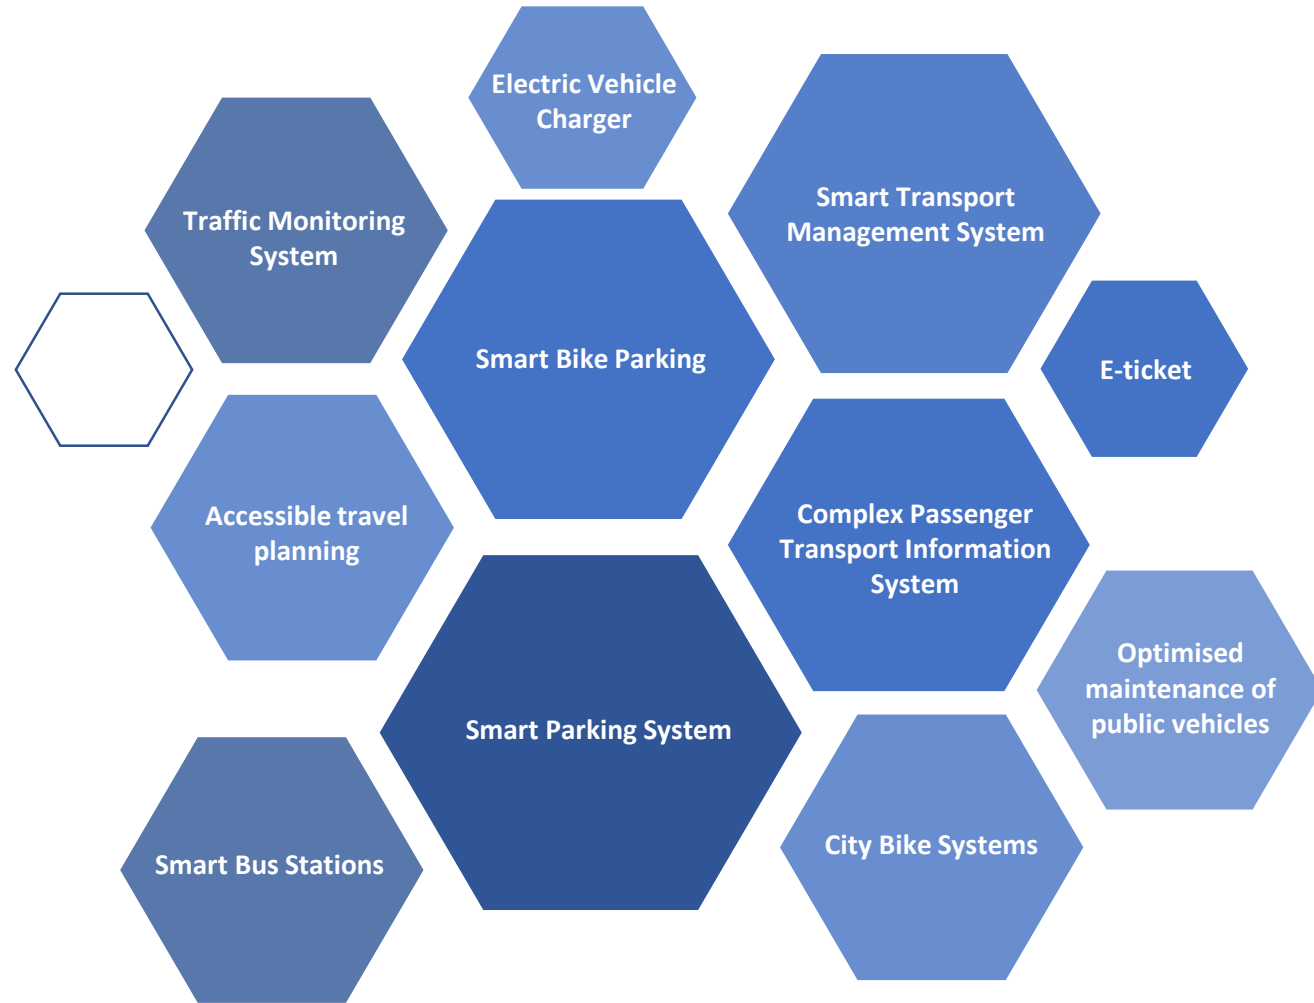

TRANSPORTATION

More than 20 years of experience in the Intelligence Transportation System market

Our main focus is the integration of full range ITS solutions from transportation planning to passenger information systems

Our goal is to provide modern and standardised solutions for our costumers

International Project experience

Integrated Public Transport Support System

Urban and local area transportation management solution. Integrated system with standardised outputs.

- Traffic Control
- Passenger Information System
- Back-Office
- On-Board systems
- Traffic exemptions
- Ticket vending
- E-ticket solutions
- Seat reservations

PTSS Designer

Technology

- Time Table Planning
- Version management
- Transmodel standard
- Transport schedule optimization

PTSS Dispatcher

VEMO

- Traffic management
- Traffic monitoring
- Map- and line oriented display
- Logging
- Simulations
- Efficiency analysis
- SLA

Integration, interfaces

- On-Board Units
- Passenger Information
- Web, mobile app PAX
- Travel Planning
- Green-way management