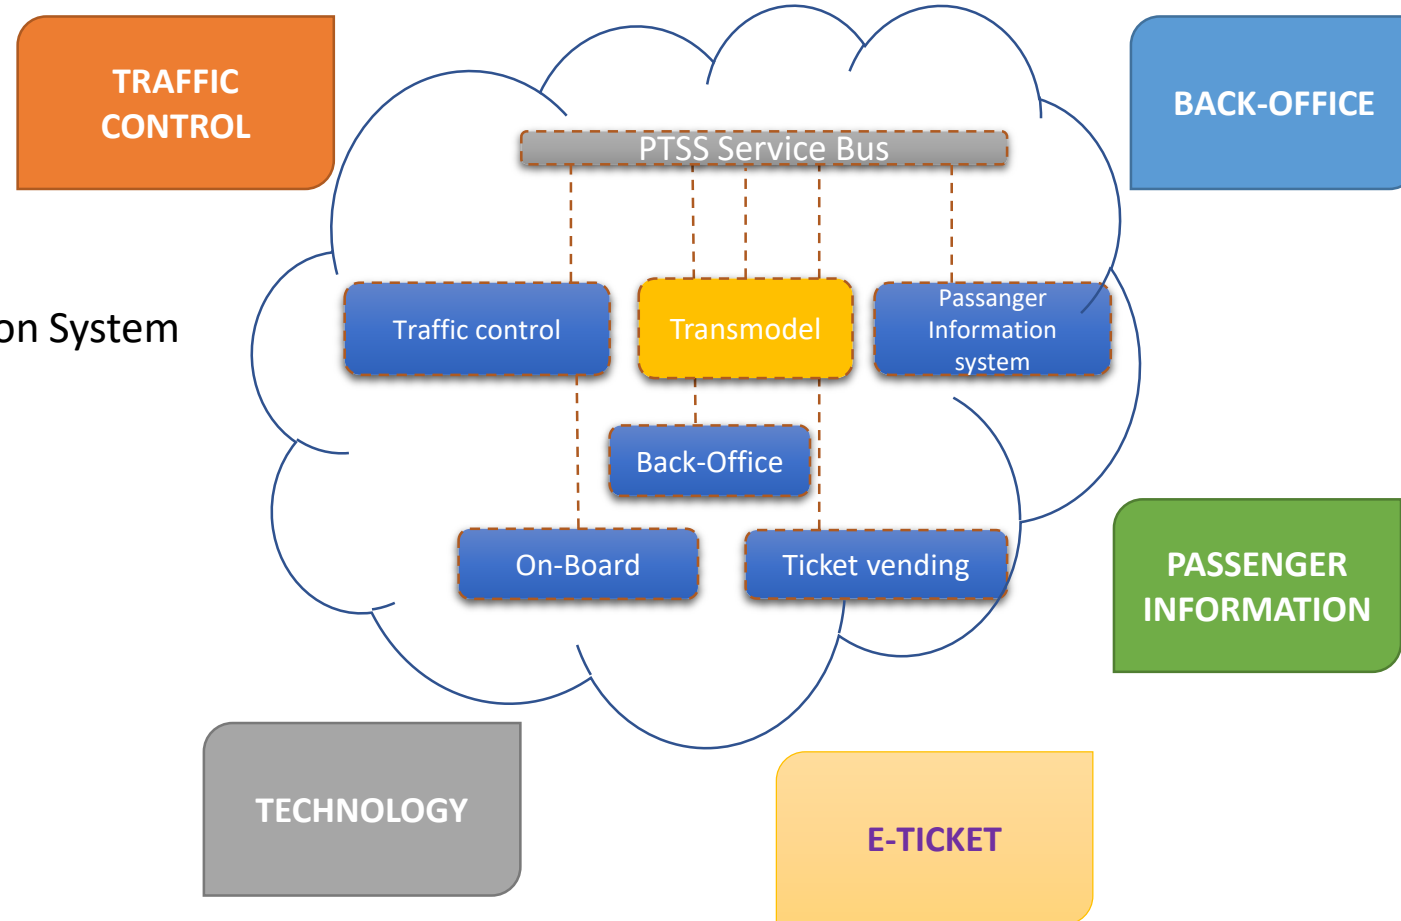

TRANSPORTATION

More than 20 years of experience in the Intelligence Transportation System market

Our main focus is the integration of full range ITS solutions from transportation planning to passenger information systems

Our goal is to provide modern and standardised solutions for our costumers

International Project experience

Integrated Public Transport Support System

Urban and local area transportation management solution. Integrated system with standardised outputs.

- Traffic Control
- Passenger Information System
- Back-Office
- On-Board systems
- Traffic exemptions
- Ticket vending
- E-ticket solutions
- Seat reservations

PTSS Designer

Technology

- Time Table Planning
- Version management
- Transmodel standard
- Transport schedule optimization

PTSS Dispatcher

VEMO

- Traffic management
- Traffic monitoring
- Map- and line oriented display
- Logging
- Simulations
- Efficiency analysis
- SLA

Integration, interfaces

- On-Board Units
- Passenger Information
- Web, mobile app PAX
- Travel Planning
- Green-way management